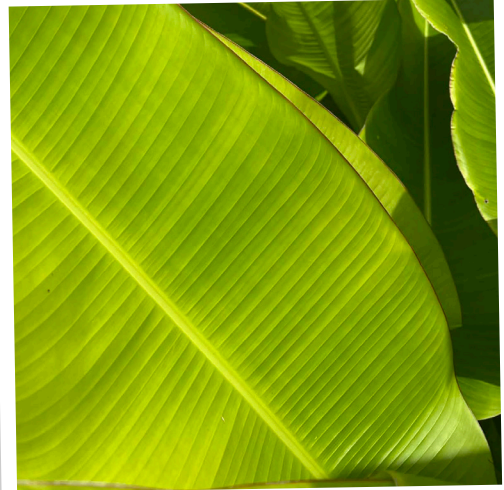

# 50% OFF *Heliconia subulata*

**WAS \$200 NOW \$100**  
**35L**  
**90cm - 1.6m**

*Heliconia subulata* (also known as lobster claw) is a hardy, upright, clumping, evergreen tropical perennial, growing tall.

It features large, banana-like leaves and produces stunning, bright red bracts with yellow flowers, primarily in summer and autumn.

It is suitable for warm, frost-free gardens in sunny to partially shaded, sheltered spots